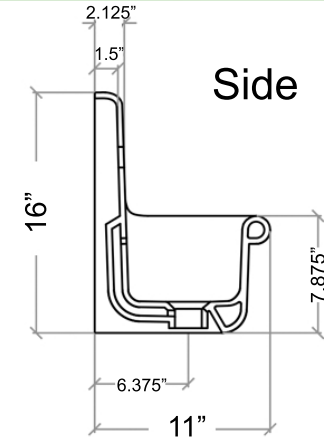

Victorian Collection

Genuine Fireclay Bathroom Sink- Wall mount

model:

NS-VC1811-WW

Nantucket

S I N K S

www.NantucketSinksUSA.com
info@nantucketsinksusa.com

OVERALL DIMENSIONS	INTERIOR BOWL	INTERIOR DEPTH	EXTERIOR BASE	DRAIN OPENINGS
18" x 11" x 16"	13.75" X 7.5"	5"	15" x 11"	1.75"

Features

- Made in Italy
- Genuine Fireclay
- Nominal Dimensions Only - Actual may vary by 1/4"
- Wall mount Installation
- Porcelain enamel glaze
- Compatible Drain: NS-UDC/BG/MB-OF (1.76" Standard)
- Has Overflow
- Do Not Clean With Abrasive Cleansers Or Pads
- Limited Warranty for Manufacturer's Defects
- Faucet and Drain not included
- 3 Faucet Holes ~ 8" Spread