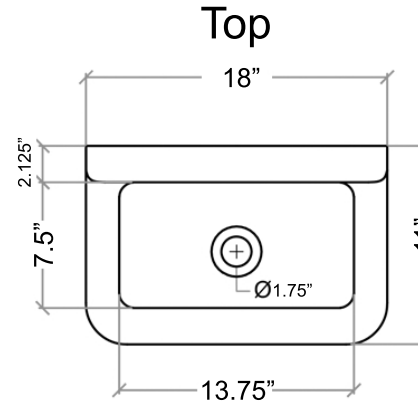

Victorian Collection

Genuine Fireclay Bathroom Sink- Wall mount

model:

NS-VC1811-WW

Nantucket

S I N K S

www.NantucketSinksUSA.com
info@nantucketsinksusa.com

OVERALL DIMENSIONS	INTERIOR BOWL	INTERIOR DEPTH	EXTERIOR BASE	DRAIN OPENINGS
18" x 11" x 16"	13.75" X 7.5"	5"	15" x 11"	1.75"

Features

- Made in Italy
- Genuine Fireclay
- Nominal Dimensions Only - Actual may vary by 1/4"
- Wall mount Installation
- Porcelain enamel glaze
- Compatible Drain: NS-UDC/BG/MB-OF (1.76" Standard)
- Has Overflow
- Do Not Clean With Abrasive Cleansers Or Pads
- Limited Warranty for Manufacturer's Defects
- Faucet and Drain not included
- 3 Faucet Holes ~ 8" Spread