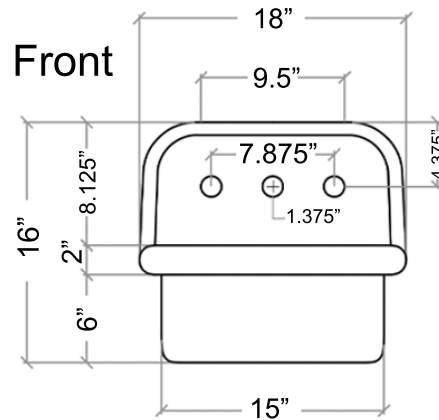

Victorian Collection

Genuine Fireclay Bathroom Sink- Wall mount

model:

NS-VC1811-WW

Nantucket

S I N K S

www.NantucketSinksUSA.com
info@nantucketsinksusa.com

OVERALL DIMENSIONS	INTERIOR BOWL	INTERIOR DEPTH	EXTERIOR BASE	DRAIN OPENINGS
18" x 11" x 16"	13.75" X 7.5"	5"	15" x 11"	1.75"

Features

- Made in Italy
- Genuine Fireclay
- Nominal Dimensions Only - Actual may vary by 1/4"
- Wall mount Installation
- Porcelain enamel glaze
- Compatible Drain: NS-UDC/BG/MB-OF (1.76" Standard)
- Has Overflow
- Do Not Clean With Abrasive Cleansers Or Pads
- Limited Warranty for Manufacturer's Defects
- Faucet and Drain not included
- 3 Faucet Holes ~ 8" Spread