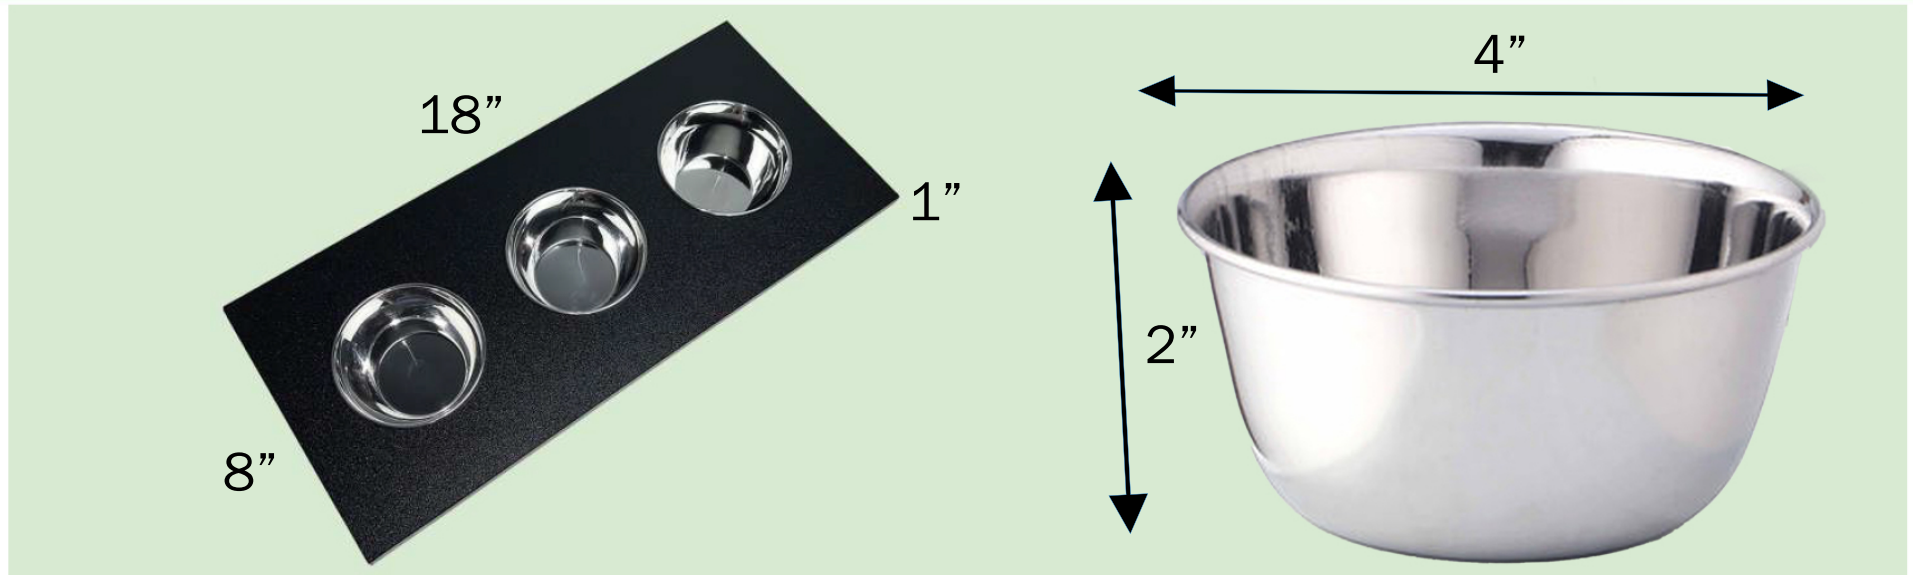

Accessories Collection

MODEL:
PS20B-RD3

www.NantucketSinksUSA.com
info@nantucketsinksusa.com

FEATURES:

- Prep Station 3 Piece Round Condiment Server
- Black HDPE Cutting Board with Stainless Steel Bins.
- Bowls 4" Diameter 2" Depth
- Made In USA
- Fits Models:
ZR-PS-3220-16, SR-PS-3220-16, SR-PS-3220-OSD,
ZR- PS-3620-16, SR-PS-3620-16,
SR-PS-4220-16
SR-PS-6020-16