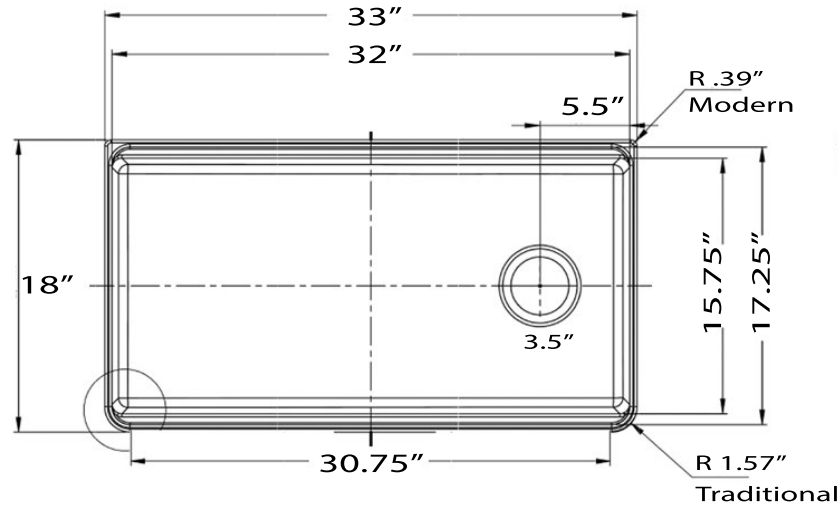

Cape Collection

Premium Genuine Fireclay Reversible 33-Inch
Workstation Farmhouse Apron Sink

Model: FC-TPS33

(Traditional Apron Front)

Overall Dimensions	Interior Bowl - Basin	Apron Height	Bowl Depth	Drain Dimensions
33" x 18" x 10"	30.75" x 15.75"	10"	8.875" at drain	3.5" Opening

Features

- Grid, Colander & Cutting board included
- Built In ledge holds included cutting board & Colander
- Premium Fireclay Sink - Made in Italy
- Reversible - Modern or Traditional Apron
- Sloped basin for superior drainage
- Material is sound absorbing and stain-resistant
- Non-porous surface is hygienic and scratch resistant
- Nominal dimensions - may vary by .25"
- Due to sink thickness - may require an extended flange
- Side-set drain - Drain not included
- Requires Apron style base cabinet