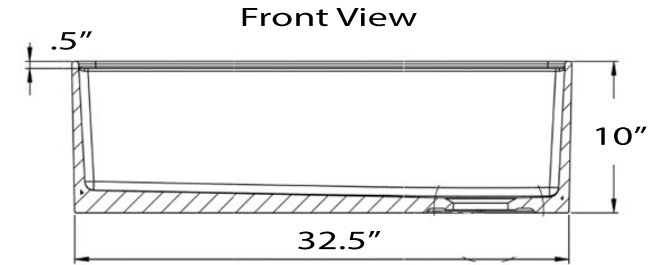

Cape Collection

Premium Genuine Fireclay Reversible 33-Inch
Workstation Farmhouse Apron Sink

Model: FC-TPS33

(Traditional Apron Front)

Overall Dimensions	Interior Bowl - Basin	Apron Height	Bowl Depth	Drain Dimensions
33" x 18" x 10"	30.75" x 15.75"	10"	8.875" at drain	3.5" Opening

Features

- Grid, Colander & Cutting board included
- Built In ledge holds included cutting board & Colander
- Premium Fireclay Sink - Made in Italy
- Reversible - Modern or Traditional Apron
- Sloped basin for superior drainage
- Material is sound absorbing and stain-resistant
- Non-porous surface is hygienic and scratch resistant
- Nominal dimensions - may vary by .25"
- Due to sink thickness - may require an extended flange
- Side-set drain - Drain not included
- Requires Apron style base cabinet