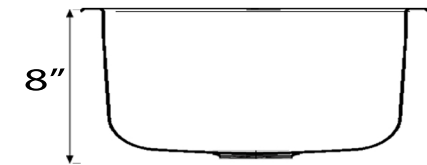

# Brightwork Home Collection

18 Gauge Hand Hammered Brass  
Bar/Prep Undermount/Topmount Sink

MODEL:  
**RS15-UB**

TOP VIEW

SIDE VIEW

Overall Dimensions	Interior Bowl	Drain Opening	Overflow	Drain position
15.5" Diameter	13" Diameter	3.5"	No	Center

## FEATURES

- 18 Gauge Brass
- 3.5" Drain Diameter Opening (3.5 KDPB drain not included)
- Can be overmounted or undermounted
- Special Care Required
- Hand Hammered - variations will exist

\*\*Nominal Dimensions - Actual May Vary by up to .25"