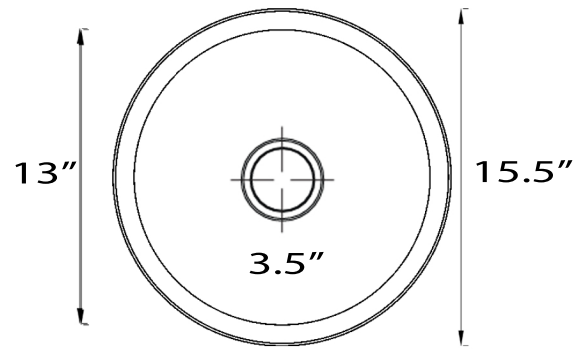

# Brightwork Home Collection

18 Gauge Hand Hammered Brass  
Bar/Prep Undermount/Topmount Sink

MODEL:  
**RS15-UB**

TOP VIEW

SIDE VIEW

Overall Dimensions	Interior Bowl	Drain Opening	Overflow	Drain position
15.5" Diameter	13" Diameter	3.5"	No	Center

## FEATURES

- 18 Gauge Brass
- 3.5" Drain Diameter Opening (3.5 KDPB drain not included)
- Can be overmounted or undermounted
- Special Care Required
- Hand Hammered - variations will exist

\*\*Nominal Dimensions - Actual May Vary by up to .25"