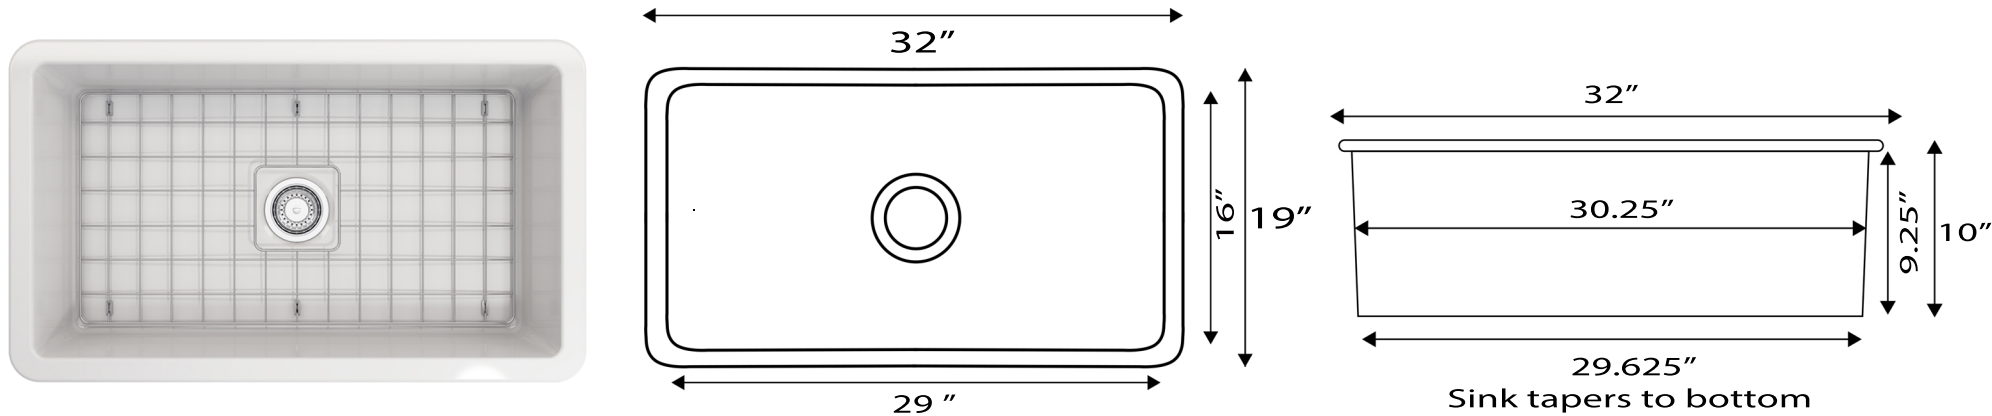

Cape Collection
Premium Fireclay Dual Mount Kitchen Sink

MODEL:
Wellfleet-3218W

Overall Dimensions	Interior Bowl	Compatible Grid	Bowl Depth	Drain Dimensions
32" x 19" x 10"	29" X 16" Top of bowl	Included	9.25"	3.5" Opening

Please Be Advised

- (Nominal Dimensions*) Actual Dimensions may vary by 1/4"
- Template Not included
- Installation Type: Undermount
- Mounting hardware not included - Professional Installation Only

FEATURES

- Premium Fireclay Sink
- Bottom Grid and Drain included with sink
- Finished glazed top edge, may be reveal mounted
- Limited Warranty

PROJECT/ NAME:

ARCHITECT/CONTRACTOR:

MODEL:

JOB NOTES: