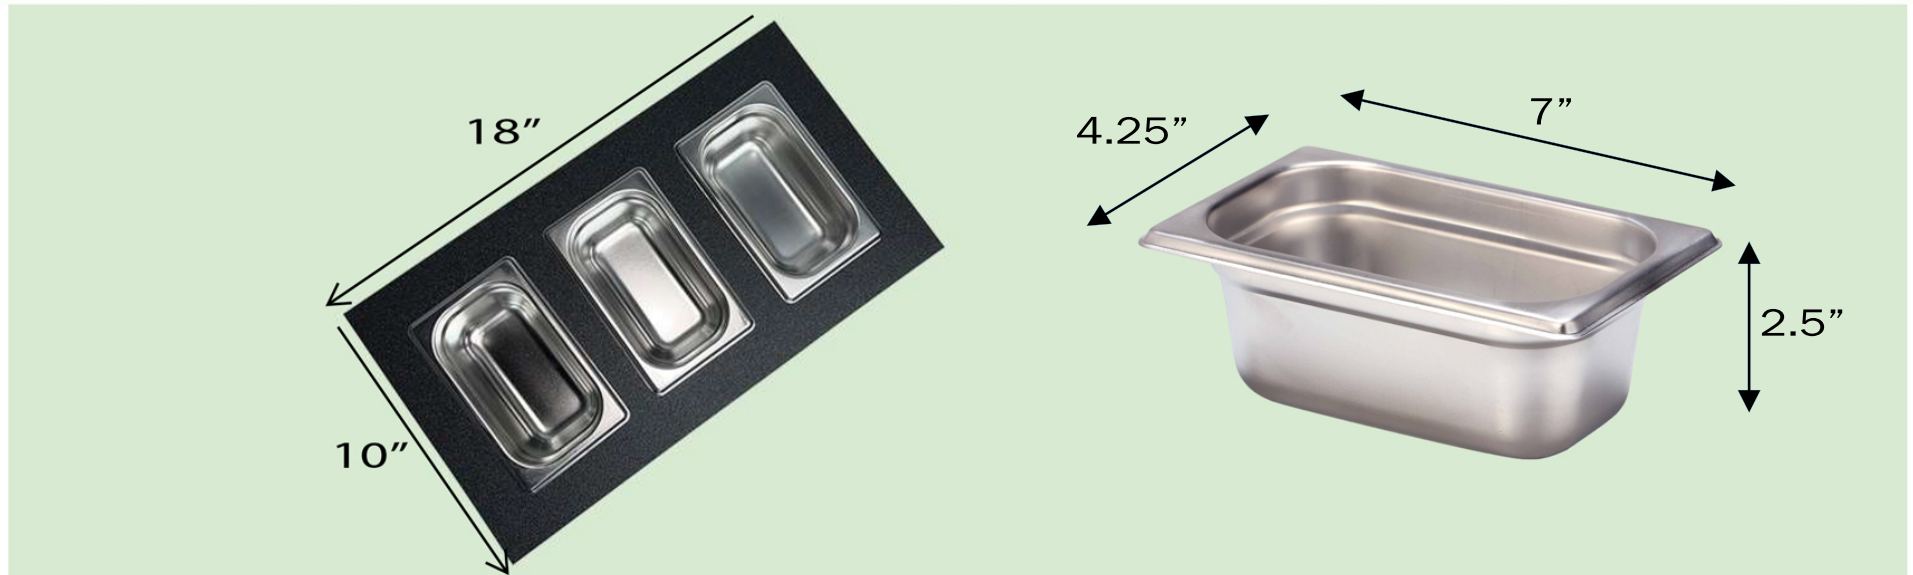

## FEATURES:

- Prep Station Set of 3 Rectangular Condiment Servers.
- Black HDPE Cutting Board with Stainless Steel Bins.
- Made In USA
- Fits Models:  
ZR-PS-3220-16, SR-PS-3220-16, SR-PS-3220-OSD,  
ZR- PS-3620-16, SR-PS-3620-16,  
SR-PS-4220-16  
SR-PS-6020-16