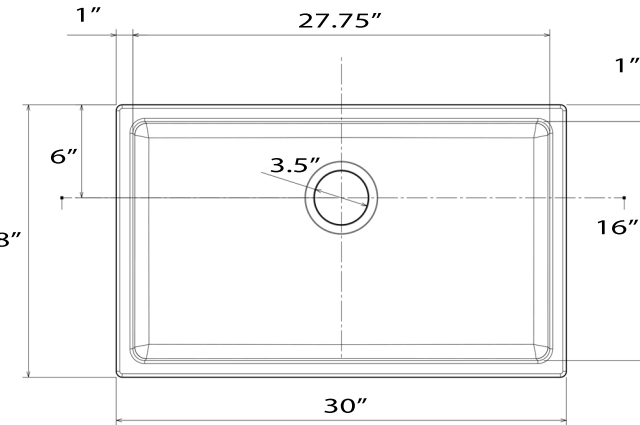

Cape Collection
Under Mount Fireclay Kitchen Sink

MODEL:
Orleans3018

Overall Dimensions	Interior Bowl	Bowl Depth	Exterior Bowl Depth	Drain Dimensions
30" x 18"	27.75" x 16"	9"	10"	3.5" Opening

Features:

- Fireclay is hygienic, with a glazed surface that inhibits bacterial growth better than stainless steel
- Limited lifetime manufacturer's warranty
- Mounting hardware not included
- Can be top mount or undermount
- Nominal Dimensions*- actual dimensions may vary by .25"
- Professional installation recommended
- Template not included
- No drain included