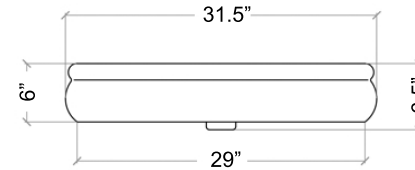

Victorian Collection

Genuine Fireclay Washbasin - Wallmount/Deckmount

Nantucket

S I N K S

model:

NS-VCDMCD315-WW

www.NantucketSinksUSA.com
info@nantucketsinksusa.com

Front

Side

OVERALL DIMENSIONS	INTERIOR BOWL	INTERIOR DEPTH	EXTERIOR BASE	DRAIN OPENINGS
31.5" x 21.5" x 6.5"	16.5" X 12.25"	4.25"	29" x 20"	1.75"

Features

- Made in Italy
- Genuine Fireclay
- Nominal Dimensions Only - Actual may vary by 1/4"
- Wallmount Installation or deckmount
- Porcelain enamel glaze
- Drain not included with sink (1.75" standard)
- Has Overflow
- Do Not Clean With Abrasive Cleansers Or Pads
- Limited Warranty for Manufacturer's Defects
- Faucet and Drain not included
- 3 Faucet Holes - 8" Spread