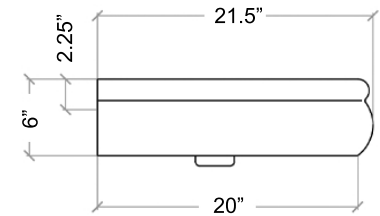

Side

OVERALL DIMENSIONS	INTERIOR BOWL	INTERIOR DEPTH	EXTERIOR BASE	DRAIN OPENINGS
31.5" x 21.5" x 6.5"	16.5" X 12.25"	4.25"	29" x 20"	1.75"

Features

- Made in Italy
- Genuine Fireclay
- Nominal Dimensions Only - Actual may vary by 1/4"
- Wallmount Installation or deckmount
- Porcelain enamel glaze
- Drain not included with sink (1.75" standard)
- Has Overflow
- Do Not Clean With Abrasive Cleansers Or Pads
- Limited Warranty for Manufacturer's Defects
- Faucet and Drain not included
- 3 Faucet Holes - 8" Spread