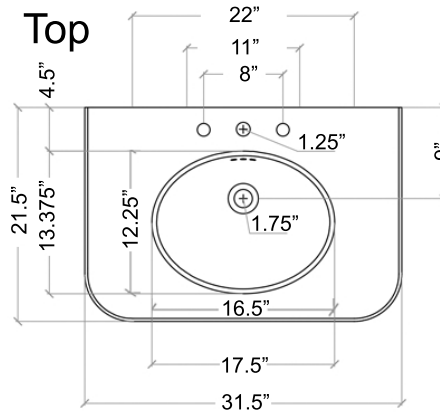

Victorian Collection

Genuine Fireclay Washbasin - Wallmount/Deckmount

Nantucket

S I N K S

model:

NS-VCDMCD315-WW

www.NantucketSinksUSA.com
info@nantucketsinksusa.com

Front

Side

OVERALL DIMENSIONS	INTERIOR BOWL	INTERIOR DEPTH	EXTERIOR BASE	DRAIN OPENINGS
31.5" x 21.5" x 6.5"	16.5" X 12.25"	4.25"	29" x 20"	1.75"

Features

- Made in Italy
- Genuine Fireclay
- Nominal Dimensions Only - Actual may vary by 1/4"
- Wallmount Installation or deckmount
- Porcelain enamel glaze
- Drain not included with sink (1.75" standard)
- Has Overflow
- Do Not Clean With Abrasive Cleansers Or Pads
- Limited Warranty for Manufacturer's Defects
- Faucet and Drain not included
- 3 Faucet Holes - 8" Spread