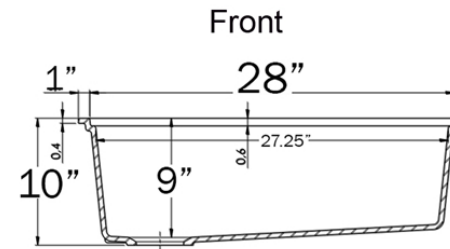

Premium Granite Composite Prep-Station Sink
with included Cutting Board/Drain/Rinse Tray/ Colander/Roll up Mat

MODEL:
PR3019PS-W

Overall Dimensions	Interior Bowl Opening	Height	Bowl Depth	Drain Dimensions
30" x 19" x 10"	28" x 17.25" top edge 25" x 14.75" basin	10" at Drain	9"	3.5" - drain included

Features

- Dualmount Design Made In Europe
- Reversible design - side set drain
- Stainless Steel Roll Up Mat (RUM1711) included
- Wood Cutting board Included
- Due to sink thickness - may require an extended flange
- Coordinating basket strainer drain included
- Non-porous surface is hygienic and scratch resistant
- Inside basin is sloped for superior drainage
- included stainless rinse tray and colander