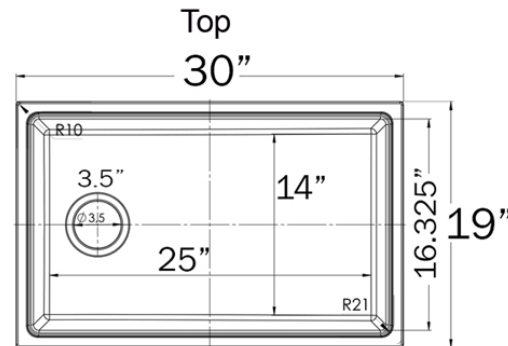

Premium Granite Composite Prep-Station Sink
with included Cutting Board/Drain/Rinse Tray/ Colander/Roll up Mat

MODEL:
PR3019PS-W

Overall Dimensions	Interior Bowl Opening	Height	Bowl Depth	Drain Dimensions
30" x 19" x 10"	28" x 17.25" top edge 25" x 14.75" basin	10" at Drain	9"	3.5" - drain included

Features

- Dualmount Design Made In Europe
- Reversible design - side set drain
- Stainless Steel Roll Up Mat (RUM1711) included
- Wood Cutting board Included
- Due to sink thickness - may require an extended flange
- Coordinating basket strainer drain included
- Non-porous surface is hygienic and scratch resistant
- Inside basin is sloped for superior drainage
- included stainless rinse tray and colander