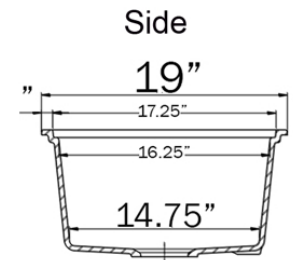

Premium Granite Composite Prep-Station Sink
with included Cutting Board/Drain/Rinse Tray/ Colander/Roll up Mat

MODEL:
PR3019PS-W

Overall Dimensions	Interior Bowl Opening	Height	Bowl Depth	Drain Dimensions
30" x 19" x 10"	28" x 17.25" top edge 25" x 14.75" basin	10" at Drain	9"	3.5" - drain included

Features

- Dualmount Design Made In Europe
- Reversible design - side set drain
- Stainless Steel Roll Up Mat (RUM1711) included
- Wood Cutting board Included
- Due to sink thickness - may require an extended flange
- Coordinating basket strainer drain included
- Non-porous surface is hygienic and scratch resistant
- Inside basin is sloped for superior drainage
- included stainless rinse tray and colander