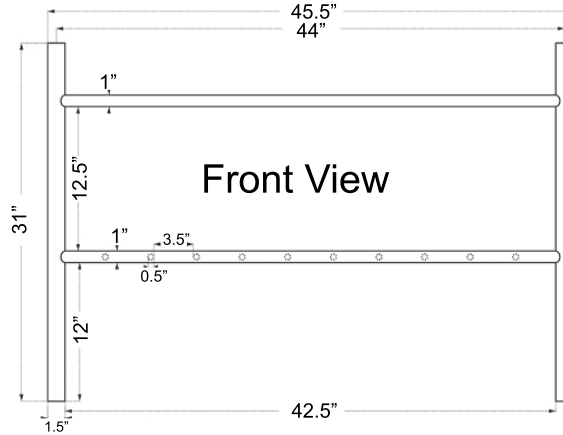

Victorian Collection

Stainless Steel Sink Stand for 48" Victorian Fireclay Utility Sinks

Nantucket

S I N K S

www.NantucketSinksUSA.com
info@nantucketsinksusa.com

MODEL:
NS-VC48-SSSS

| OVERALL DIMENSIONS | LENGTH | HEIGHT | WIDTH | FITS |
|-----------------------|--------|--------|---------|----------------------------|
| 45.5" x 31" x 12.125" | 45.5" | 31" | 12.125" | 48" Fireclay Utility Sinks |

Features

- Polished Stainless Steel
- Adjustable Levelers
- Custom Made to Fit the 48" Fireclay Victorian Utility Sinks Only
- Stainless Steel Finish
- 304 Stainless Steel

Project Name: _____

Architect / Contractor: _____