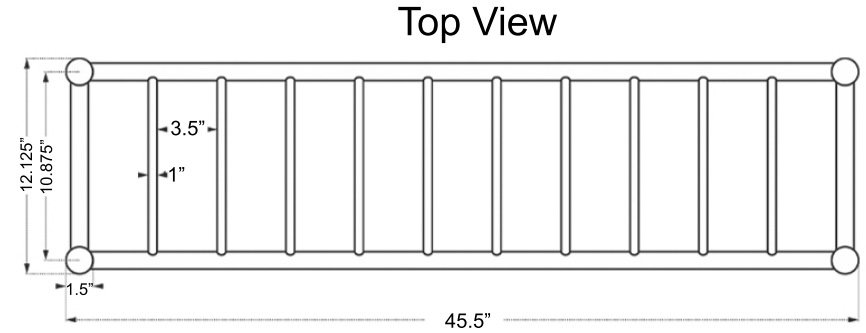

Victorian Collection

Stainless Steel Sink Stand for 48" Victorian Fireclay Utility Sinks

Nantucket

S I N K S

www.NantucketSinksUSA.com
info@nantucketsinksusa.com

MODEL:
NS-VC48-SSSS

| OVERALL DIMENSIONS | LENGTH | HEIGHT | WIDTH | FITS |
|-----------------------|--------|--------|---------|----------------------------|
| 45.5" x 31" x 12.125" | 45.5" | 31" | 12.125" | 48" Fireclay Utility Sinks |

Features

- Polished Stainless Steel
- Adjustable Levelers
- Custom Made to Fit the 48" Fireclay Victorian Utility Sinks Only
- Stainless Steel Finish
- 304 Stainless Steel

Project Name: _____

Architect / Contractor: _____