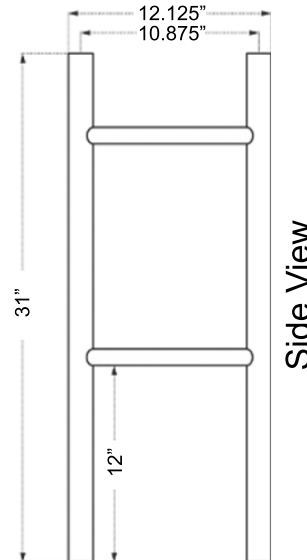

Victorian Collection

Stainless Steel Sink Stand for 48" Victorian Fireclay Utility Sinks

Nantucket

S I N K S

www.NantucketSinksUSA.com
info@nantucketsinksusa.com

MODEL:
NS-VC48-SSSS

| OVERALL DIMENSIONS | LENGTH | HEIGHT | WIDTH | FITS |
|-----------------------|--------|--------|---------|----------------------------|
| 45.5" x 31" x 12.125" | 45.5" | 31" | 12.125" | 48" Fireclay Utility Sinks |

Features

- Polished Stainless Steel
- Adjustable Levelers
- Custom Made to Fit the 48" Fireclay Victorian Utility Sinks Only
- Stainless Steel Finish
- 304 Stainless Steel

Project Name: _____

Architect / Contractor: _____