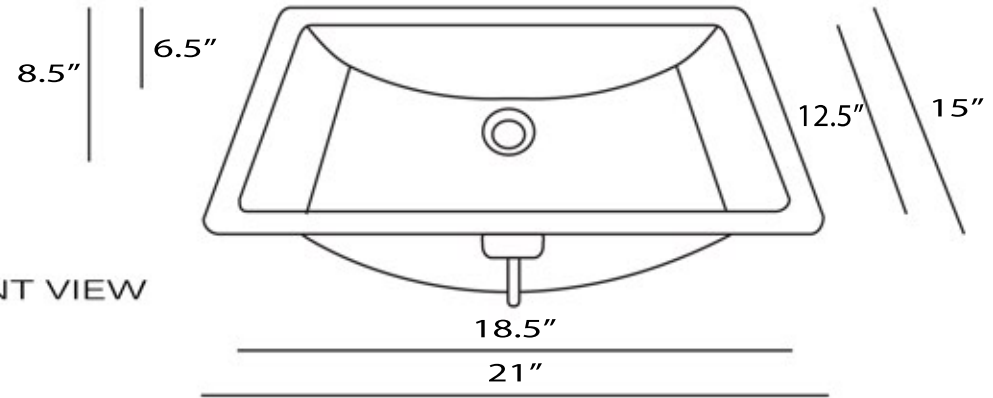

Brightwork Home Collection
Premium Brass undermount Bathroom Sink

MODEL:
TRB-1914-OF

TOP/FRONT VIEW

Overall Dimensions	Interior Bowl	Bowl Depth	Drain Size	Overflow
21" x 15" x 8.5"	18.5" x 12.5"	6.5"	1.5"	Yes

FEATURES

- Premium Brass Bathroom sink
- 6.5" Bowl Depth/8.5" Exterior height
- Solid Brass Construction
- Limited Manufacturers Warranty
- Special Care & Maintenance Required

** Nominal Dimensions - Actual May Vary by up to .25"