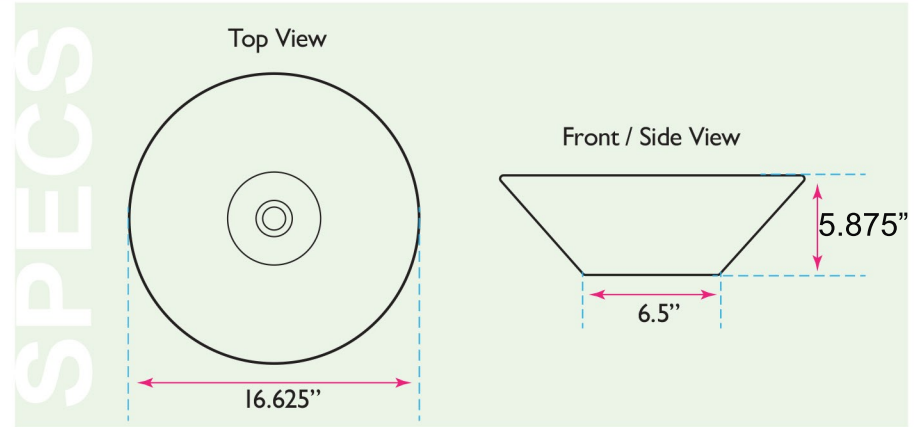

# Brant Point Collection

Vitreous China Round Low-Profile  
Topmount/Vessel Sink

model:  
**NSV222**

# Nantucket

S I N K S

www.NantucketSinksUSA.com  
info@nantucketsinksusa.com

OVERALL DIMENSIONS	LARGE BOWL	BOWL HEIGHT/DEPTH	DRAIN DIMENSIONS	OVERFLOW
16.125" Diameter x 5.875"	15.25" Diameter	5" Interior Depth	1.75" Opening	NO

## FEATURES:

- Premium Vitreous China
- Template not included
- High gloss finish seals surface and makes for easy cleaning
- White Porcelain enamel finish
- Limited lifetime warranty
- No Overflow
- Nominal dimensions - actual may vary by 1/4"
- Fits 18" cabinet base minimum