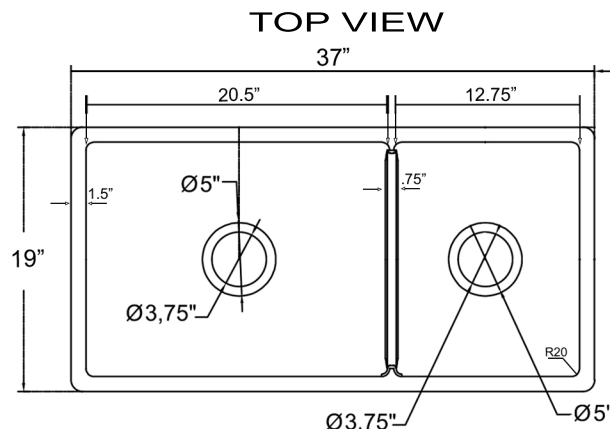

Cape Collection

Premium Genuine Fireclay 36-Inch Reversible
Double Bowl 60/40 Dualmount Kitchen Sink

Model:

Wellfleet-36OSW-DBL

Nantucket

S I N K S

www.NantucketSinksUSA.com

info@nantucketsinksusa.com

OVERALL DIMENSIONS	INTERIOR BOWL	BOWL DEPTH	DIVIDER HEIGHT	DRAIN OPENING
37" x 19" x 10.25"	20.5" X 15.5" Large 12.75" x 15.5" Small	9"	8.75"	3.75"

FEATURES:

- Drains and grids included with sink
- Dualmount design can be topmounted or undermounted
- Premium Fireclay Sink
- Exterior walls have slight 1/8" Taper
- Material is sound absorbing and stain-resistant
- Non-porous surface is hygienic and scratch resistant
- Nominal dimensions - may vary by .25"
- Due to sink thickness - may require an extended flange
- 60/40 Ratio with divider