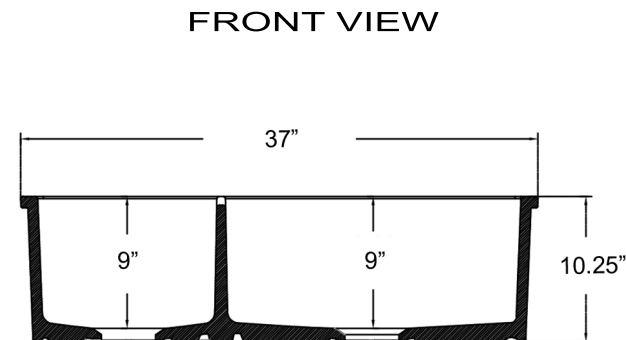

Cape Collection

Premium Genuine Fireclay 36-Inch Reversible
Double Bowl 60/40 Dualmount Kitchen Sink

Model:

Wellfleet-36OSW-DBL

Nantucket

S I N K S

www.NantucketSinksUSA.com

info@nantucketsinksusa.com

OVERALL DIMENSIONS	INTERIOR BOWL	BOWL DEPTH	DIVIDER HEIGHT	DRAIN OPENING
37" x 19" x 10.25"	20.5" X 15.5" Large 12.75" x 15.5" Small	9"	8.75"	3.75"

FEATURES:

- Drains and grids included with sink
- Dualmount design can be topmounted or undermounted
- Premium Fireclay Sink
- Exterior walls have slight 1/8" Taper
- Material is sound absorbing and stain-resistant
- Non-porous surface is hygienic and scratch resistant
- Nominal dimensions - may vary by .25"
- Due to sink thickness - may require an extended flange
- 60/40 Ratio with divider